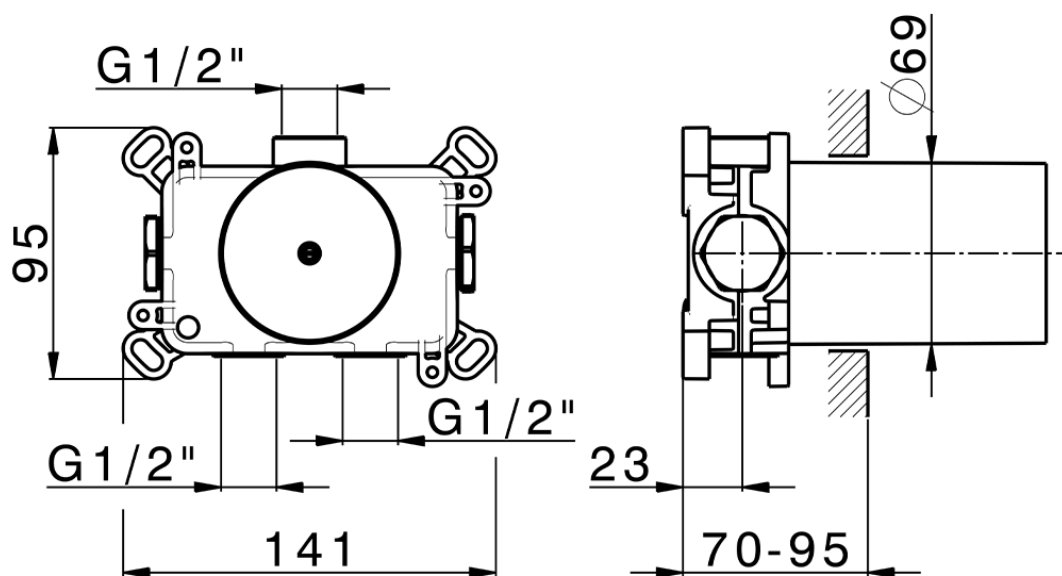

Parte esterna termostatico incasso PUSH&SHOWER_PS0G1020

PS0G1020

<https://huberitalia.com/parte-esterna-termostatico-incasso-pushshower-ps0g1020>

ZBOG1000

<https://huberitalia.com/parte-incasso-termostatico-incasso-zb0g1000>