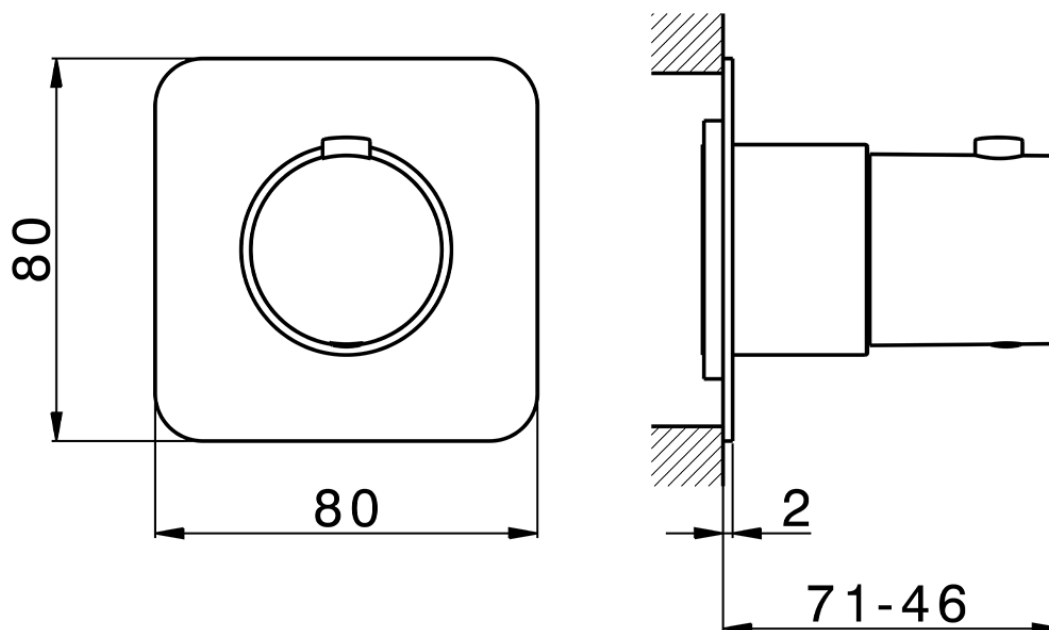

Parte esterna termostatico incasso PUSH&SHOWER_PS0G1020

PS0G1020

<https://huberitalia.com/parte-esterna-termostatico-incasso-pushshower-ps0g1020>

ZBOG1000

<https://huberitalia.com/parte-incasso-termostatico-incasso-zb0g1000>