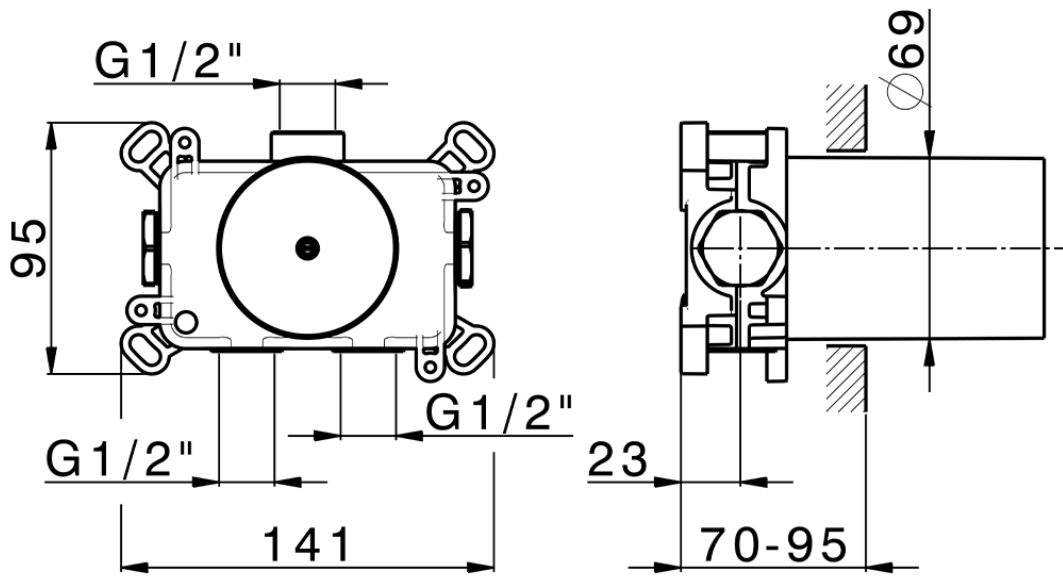

Parte esterna termostatico incasso PUSH&SHOWER_PS0G1020

PS0G1020

<https://huberitalia.com/parte-esterna-termostatico-incasso-pushshower-ps0g1020>

ZBOG1000

<https://huberitalia.com/parte-incasso-termostatico-incasso-zb0g1000>