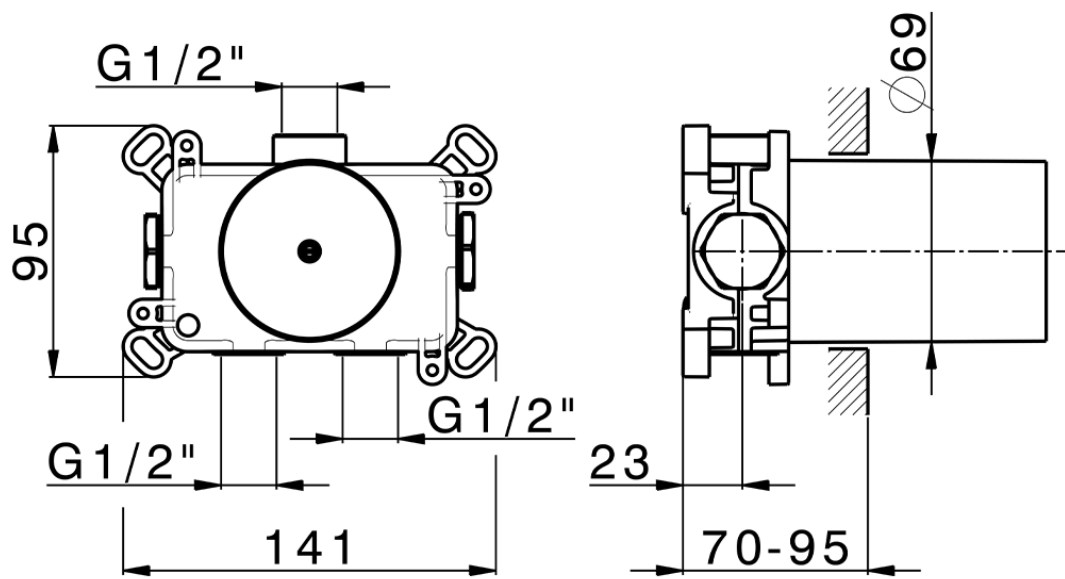

Parte esterna termostatico incasso PUSH&SHOWER_PS0G1020

PS0G1020

<https://huberitalia.com/parte-esterna-termostatico-incasso-pushshower-ps0g1020>

ZBOG1000

<https://huberitalia.com/parte-incasso-termostatico-incasso-zb0g1000>