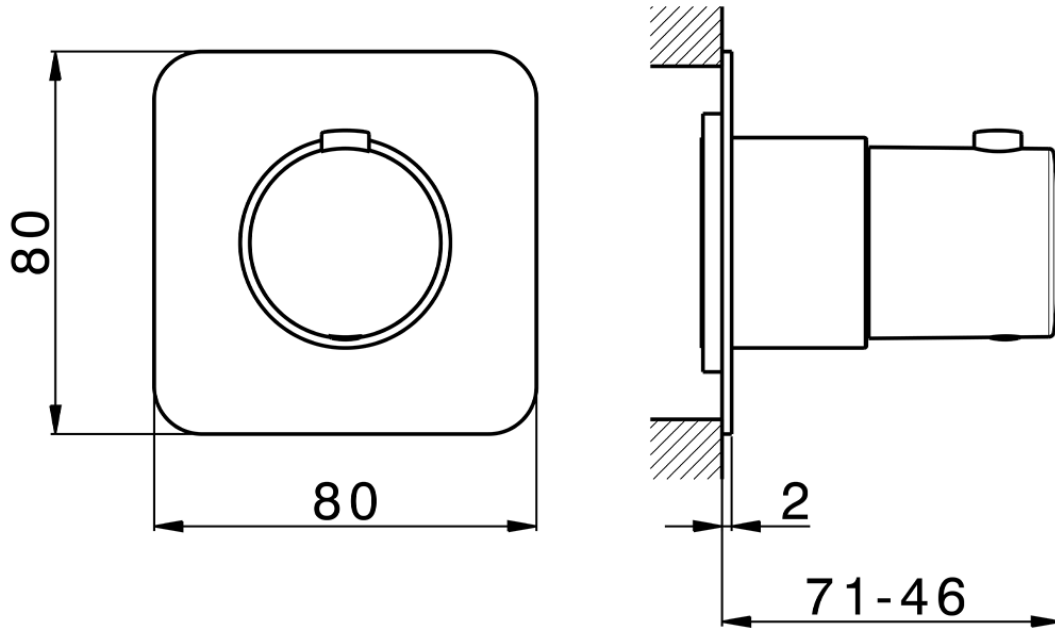

Parte esterna termostatico incasso PUSH&SHOWER_PS0G1020

PS0G1020

<https://huberitalia.com/parte-esterna-termostatico-incasso-pushshower-ps0g1020>

ZBOG1000

<https://huberitalia.com/parte-incasso-termostatico-incasso-zb0g1000>