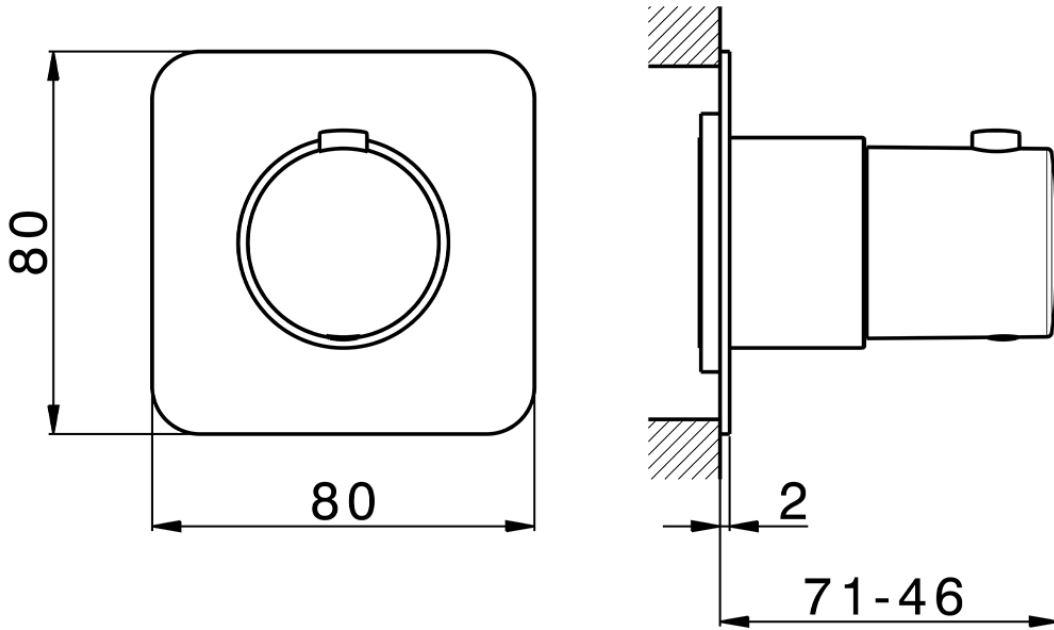

Parte esterna termostatico incasso PUSH&SHOWER_PS0G1020

PS0G1020

<https://huberitalia.com/parte-esterna-termostatico-incasso-pushshower-ps0g1020>

ZBOG1000

<https://huberitalia.com/parte-incasso-termostatico-incasso-zb0g1000>