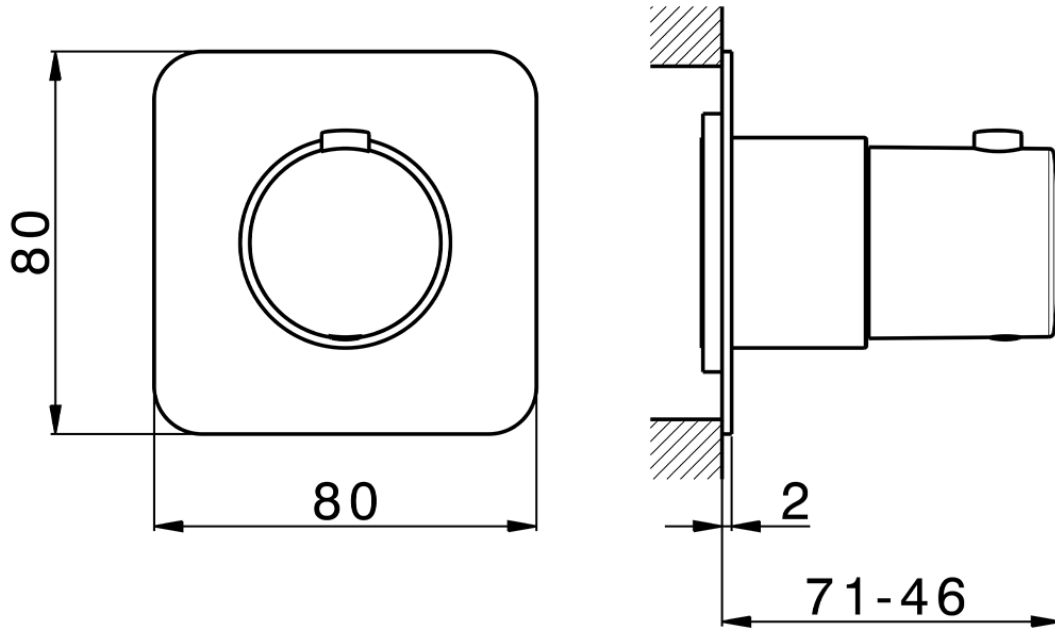

## Parte esterna termostatico incasso PUSH&SHOWER\_PS0G1020

PS0G1020

<https://huberitalia.com/parte-esterna-termostatico-incasso-pushshower-ps0g1020>

ZBOG1000

<https://huberitalia.com/parte-incasso-termostatico-incasso-zb0g1000>