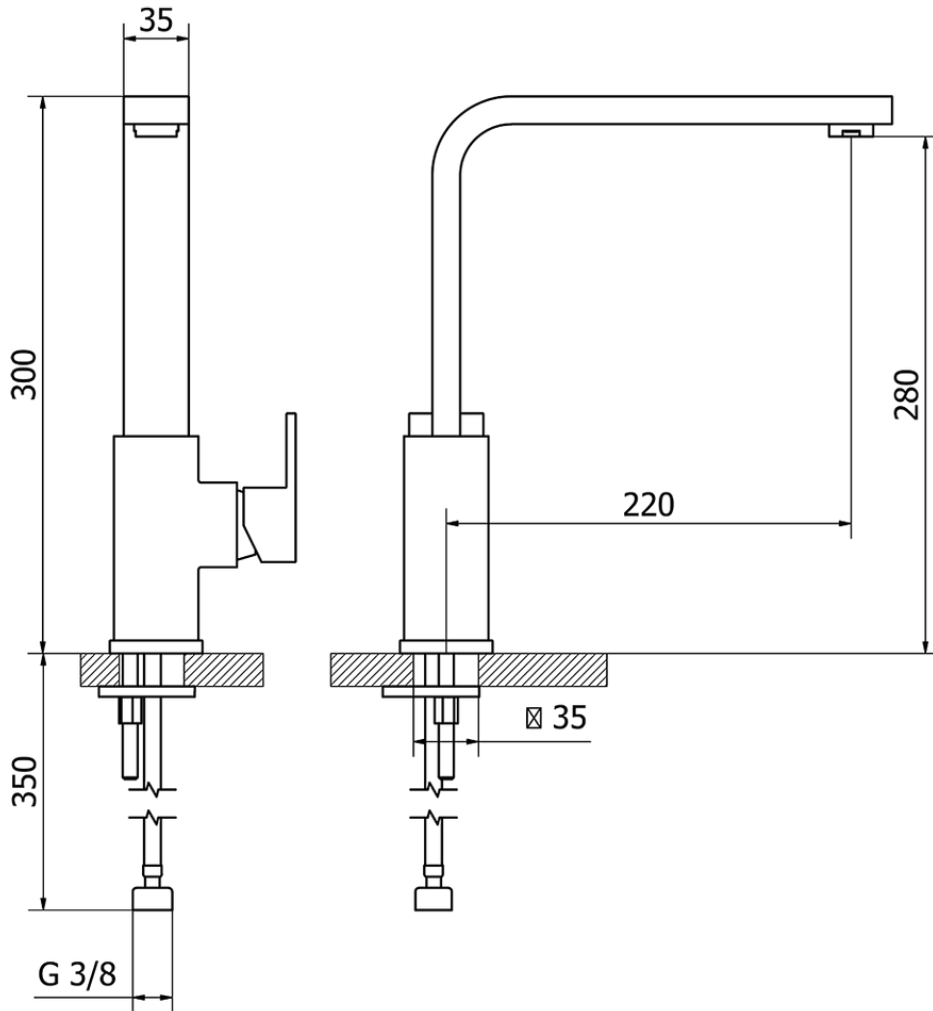

## Miscelatore monocomando lavello KITCHEN\_NE003534

NE003534

<https://www.huberitalia.com/miscelatore-monocomando-lavello-kitchen-ne003534>

2024-12-22