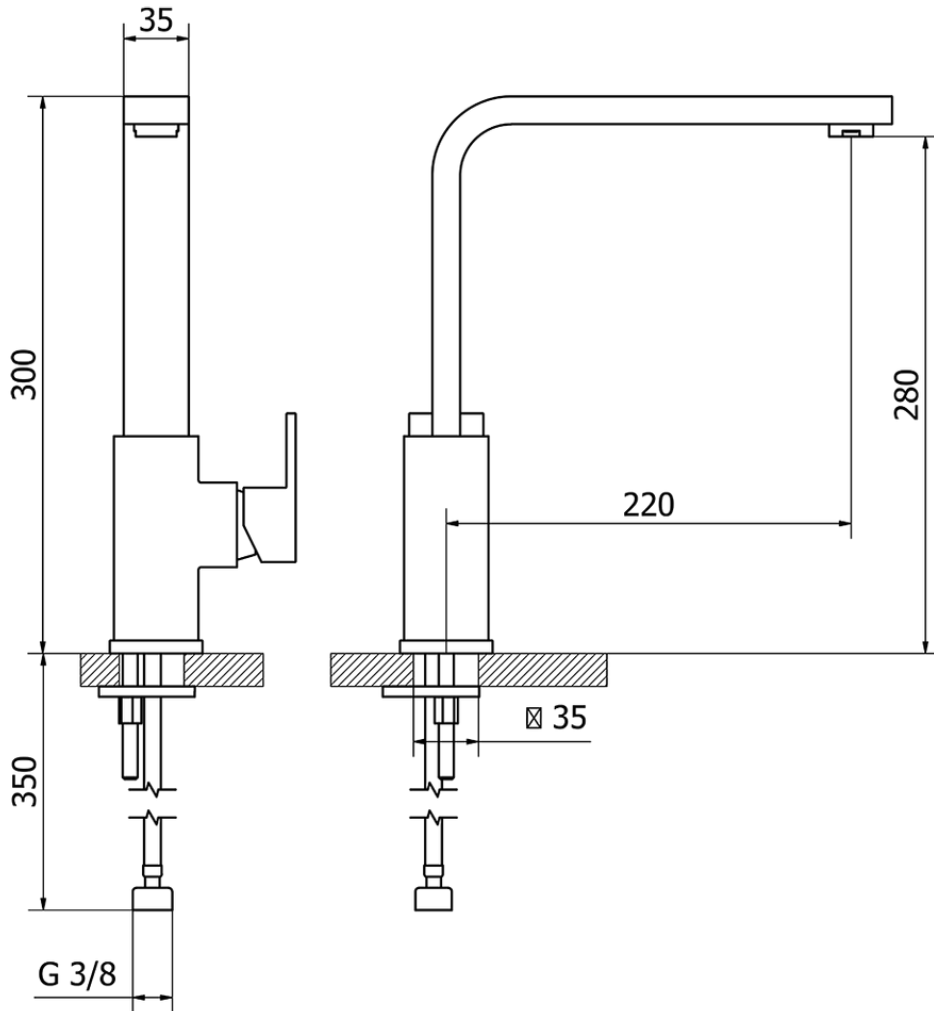

Miscelatore monocomando lavello KITCHEN_NE003534

NE003534

<https://www.huberitalia.com/miscelatore-monocomando-lavello-kitchen-ne003534>

2024-12-21