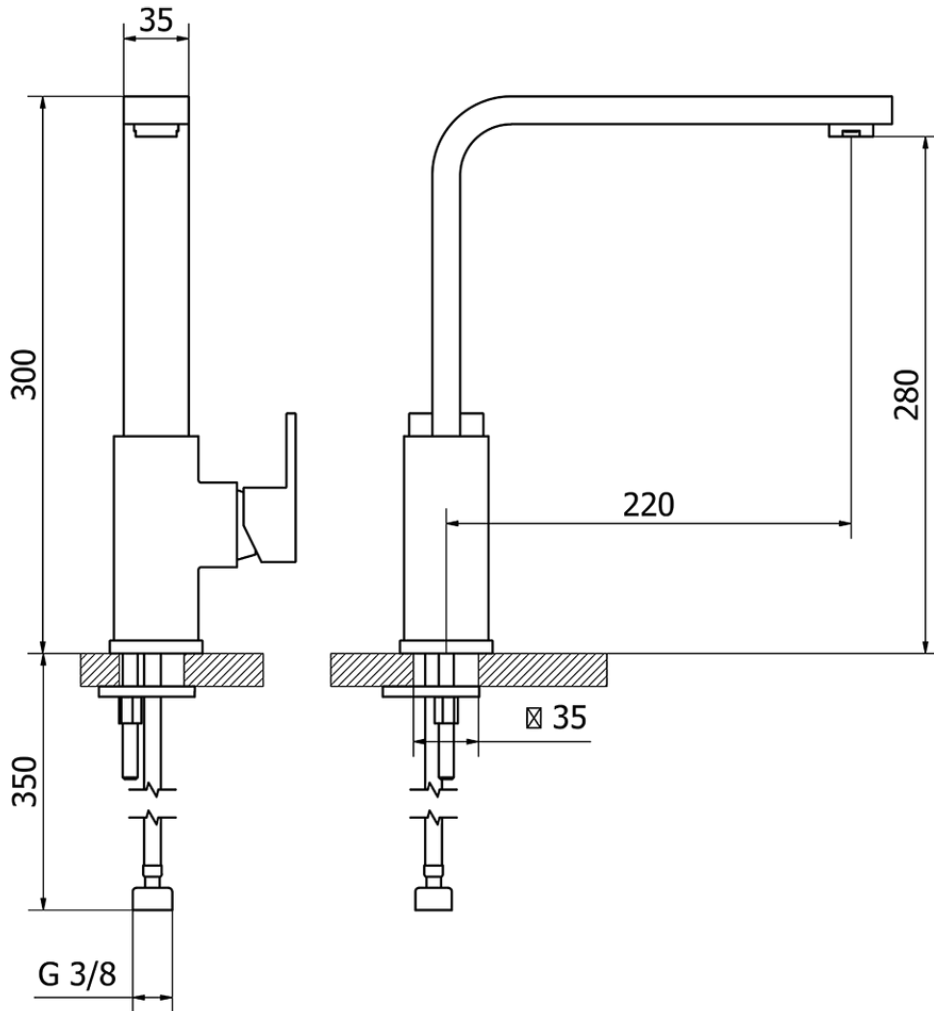

Miscelatore monocomando lavello KITCHEN_NE003534

NE003534

<https://www.huberitalia.com/miscelatore-monocomando-lavello-kitchen-ne003534>

2025-01-02