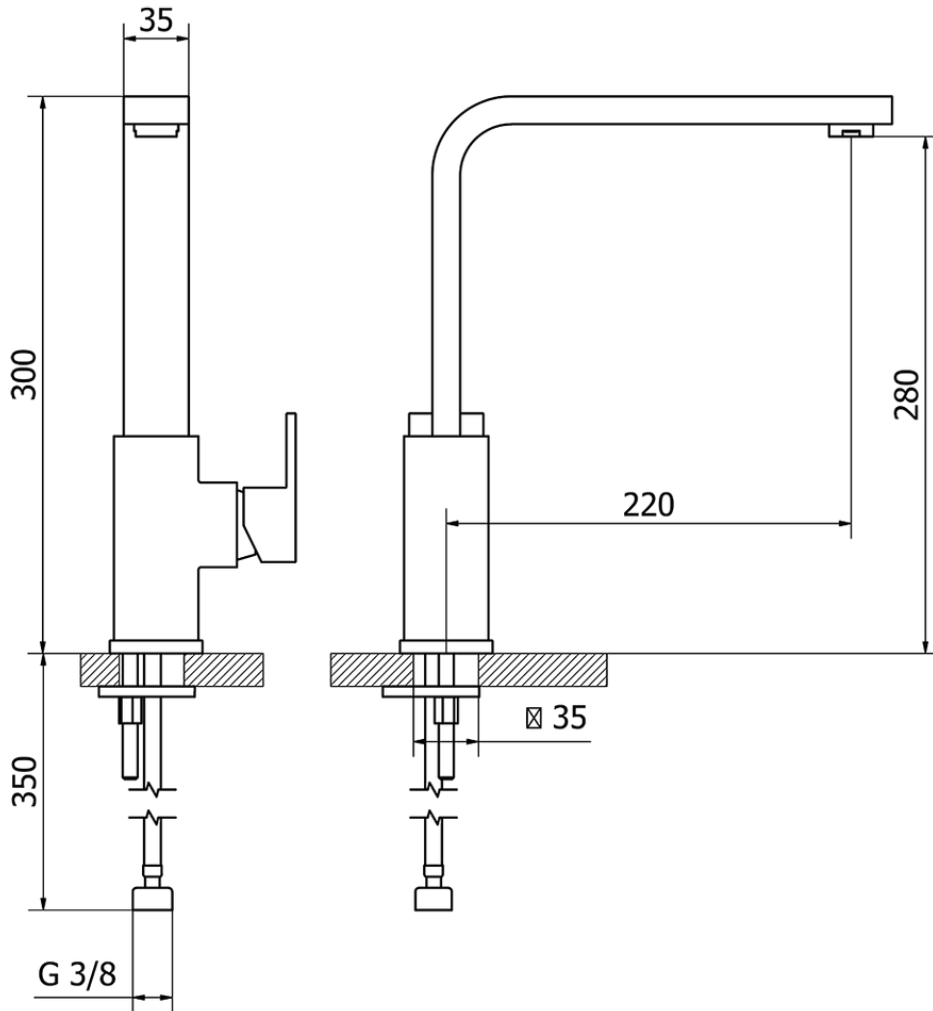

Miscelatore monocomando lavello KITCHEN_NE003534

NE003534

<https://www.huberitalia.com/miscelatore-monocomando-lavello-kitchen-ne003534>

2024-12-22