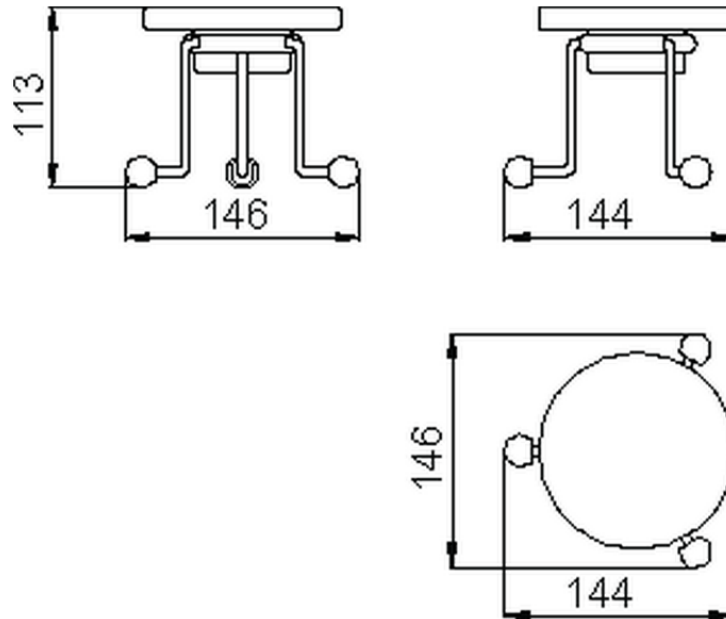

Porta sapone CROISETTE_4028.01H.

4028.01H.

<https://www.huberitalia.com/porta-sapone-croisette-4028-01h>

2024-12-22