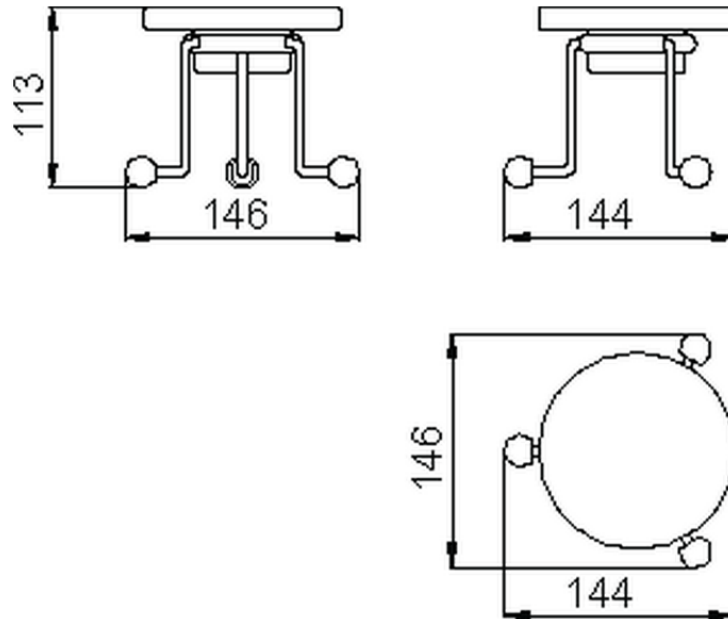

Porta sapone CROISETTE_4028.01H.

4028.01H.

<https://www.huberitalia.com/porta-sapone-croisette-4028-01h>

2024-12-22