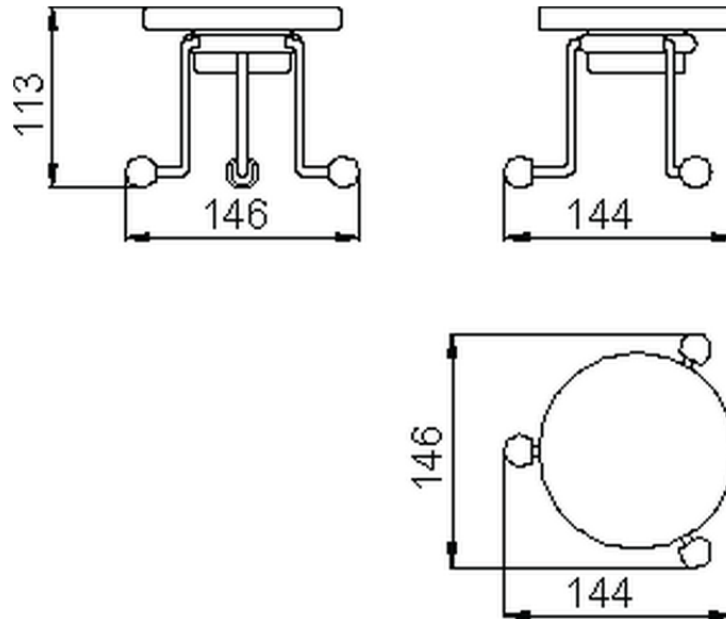

## Porta sapone CROISETTE\_4028.01H.

4028.01H.

<https://www.huberitalia.com/porta-sapone-croisette-4028-01h>

2024-12-22