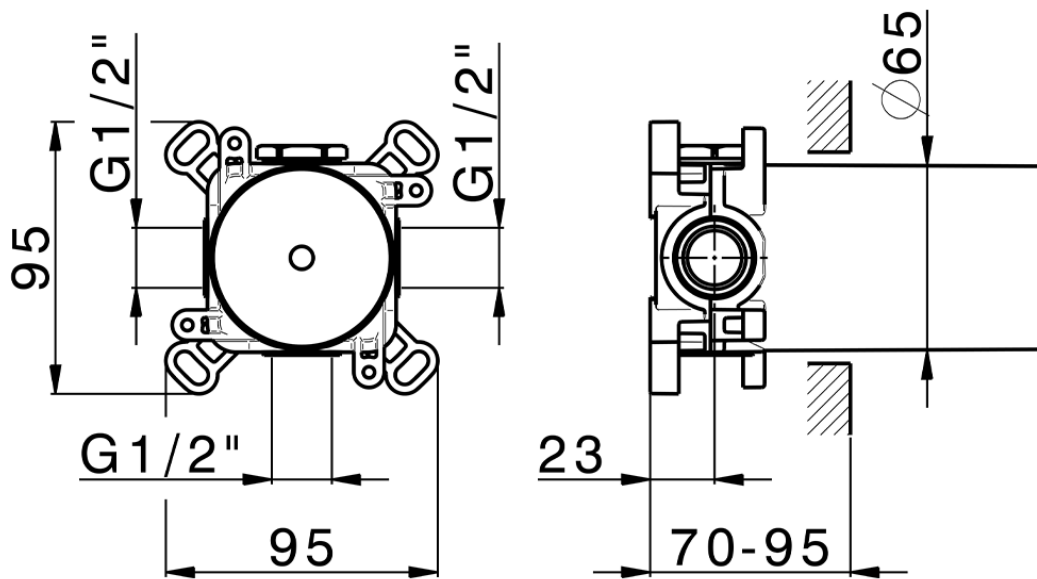

Parte esterna per singolo Push&Shower PUSH&SHOWER_PS0G6320

PS0G6320

<https://www.huberitalia.com/parte-esterna-per-singolo-pushshower-pushshower-ps0g6320>

ZB0G6000

<https://www.huberitalia.com/parte-incasso-pushshower-incasso-zb0g6000>