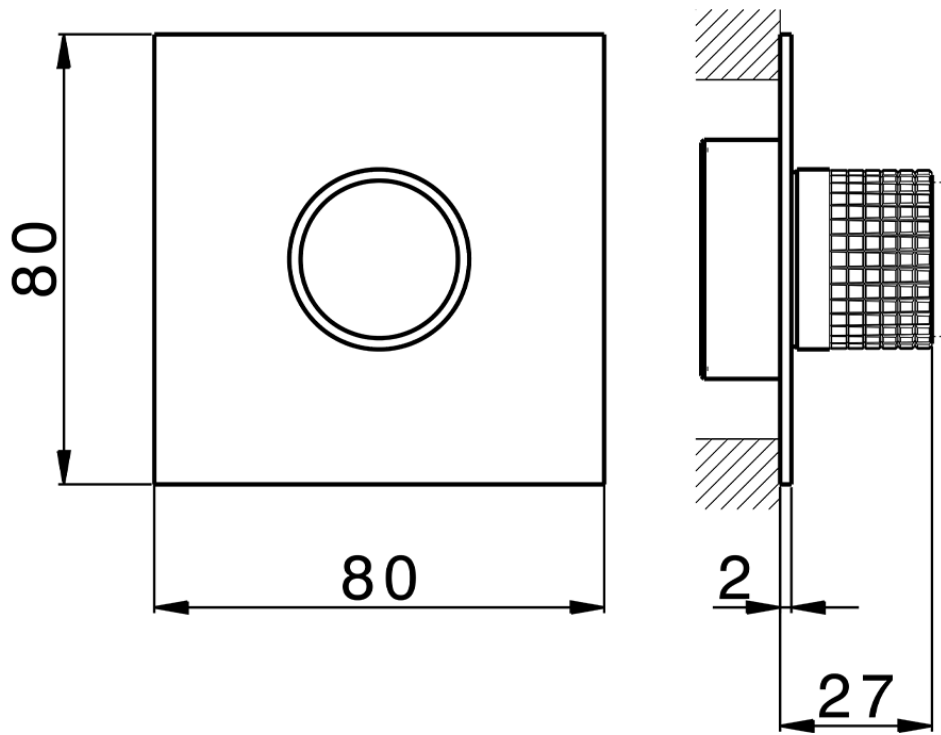

Parte esterna per singolo Push&Shower PUSH&SHOWER_PS0G6320

PS0G6320

<https://www.huberitalia.com/parte-esterna-per-singolo-pushshower-pushshower-ps0g6320>

ZB0G6000

<https://www.huberitalia.com/parte-incasso-pushshower-incasso-zb0g6000>