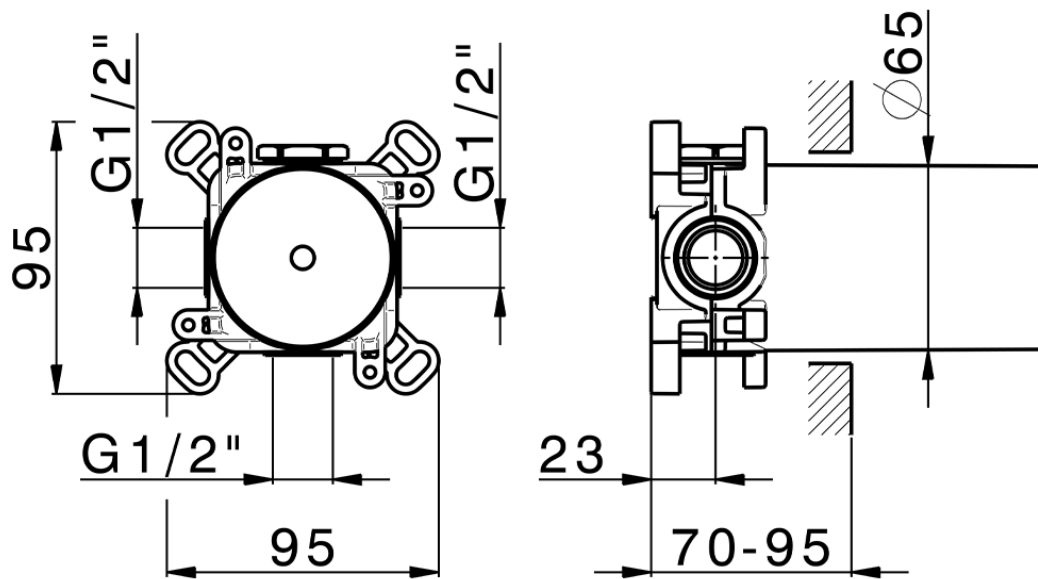

Parte esterna per singolo Push&Shower PUSH&SHOWER_PS0G6320

PS0G6320

<https://www.huberitalia.com/parte-esterna-per-singolo-pushshower-pushshower-ps0g6320>

ZB0G6000

<https://www.huberitalia.com/parte-incasso-pushshower-incasso-zb0g6000>