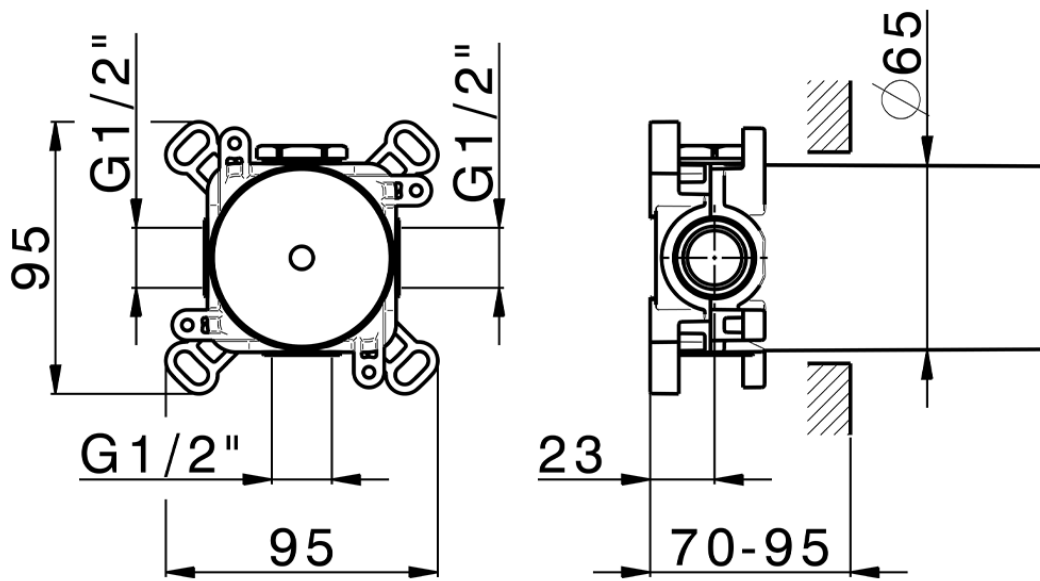

Parte esterna per singolo Push&Shower PUSH&SHOWER_PS0G6320

PS0G6320

<https://www.huberitalia.com/parte-esterna-per-singolo-pushshower-pushshower-ps0g6320>

ZB0G6000

<https://www.huberitalia.com/parte-incasso-pushshower-incasso-zb0g6000>