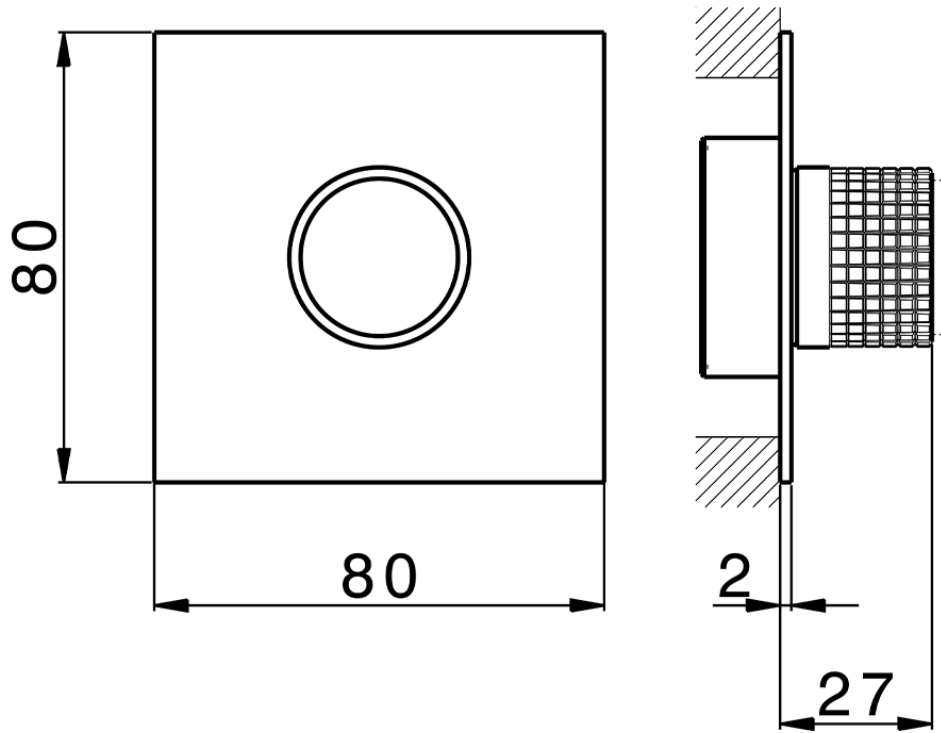

## Parte esterna per singolo Push&Shower PUSH&SHOWER\_PS0G6320

PS0G6320

<https://www.huberitalia.com/parte-esterna-per-singolo-pushshower-pushshower-ps0g6320>

ZB0G6000

<https://www.huberitalia.com/parte-incasso-pushshower-incasso-zb0g6000>