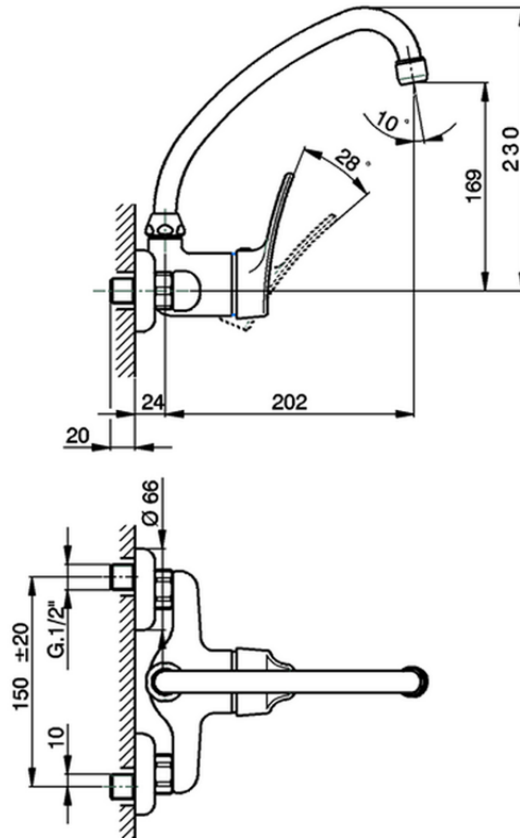

Miscelatore monocomando lavello a parete KITCHEN_FU700411

FU700411

<https://www.huberitalia.com/miscelatore-monocomando-lavello-a-parete-kitchen-fu700411>

2025-02-22