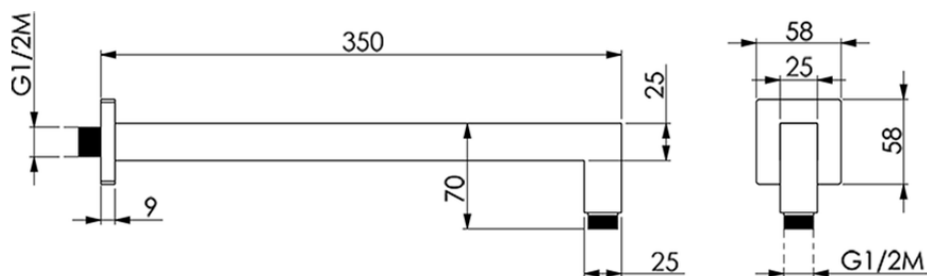

Braccio doccia SHOWER_SS013330

SS013330

<https://huberitalia.com/braccio-doccia-shower-ss013330>

2024-11-21