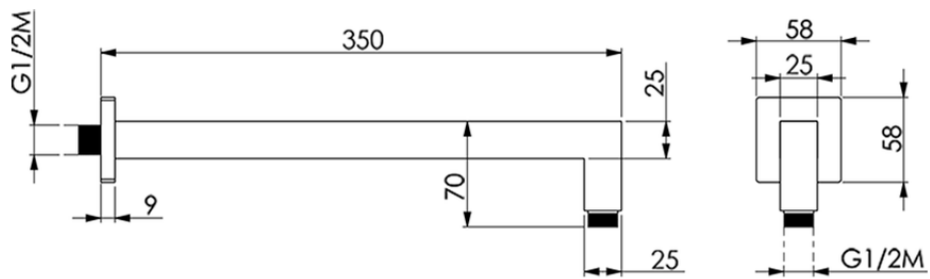

Braccio doccia SHOWER_SS013330

SS013330

<https://huberitalia.com/braccio-doccia-shower-ss013330>

2024-11-21