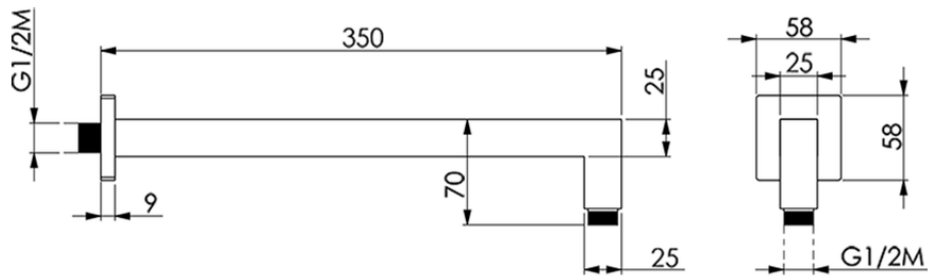

## Braccio doccia SHOWER\_SS013330

SS013330

<https://huberitalia.com/braccio-doccia-shower-ss013330>

2024-11-21