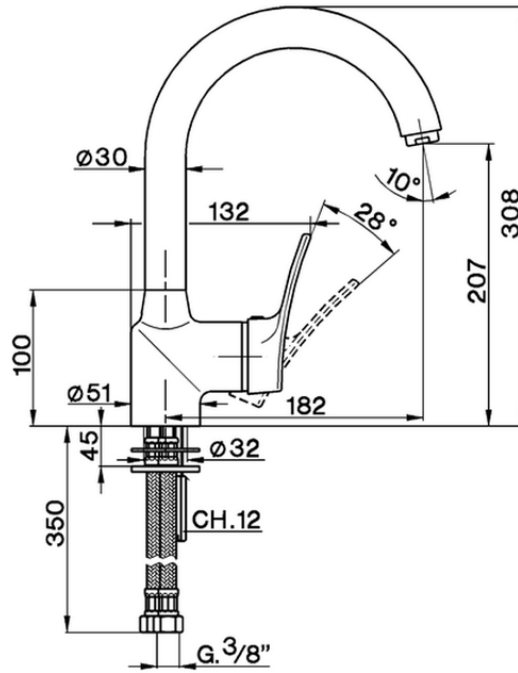

Miscelatore monocomando lavello KITCHEN_FU700530

FU700530

<https://www.huberitalia.com/miscelatore-monocomando-lavello-kitchen-fu700530>

2024-12-21