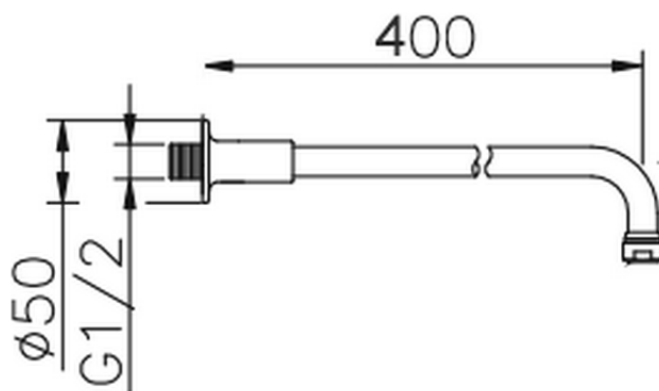

Braccio doccia VT-CS SHOWER_05.BD.02H.

05.BD.02H.

<https://huberitalia.com/braccio-doccia-vt-cs-shower-05-bd-02h>

2024-11-23