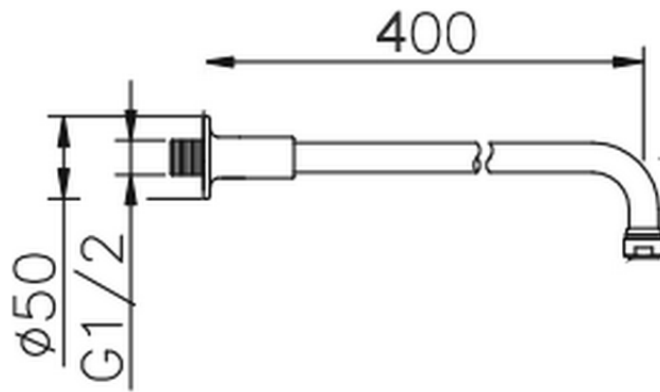

Braccio doccia VT-CS SHOWER_05.BD.02H.

05.BD.02H.

<https://huberitalia.com/braccio-doccia-vt-cs-shower-05-bd-02h>

2024-11-21