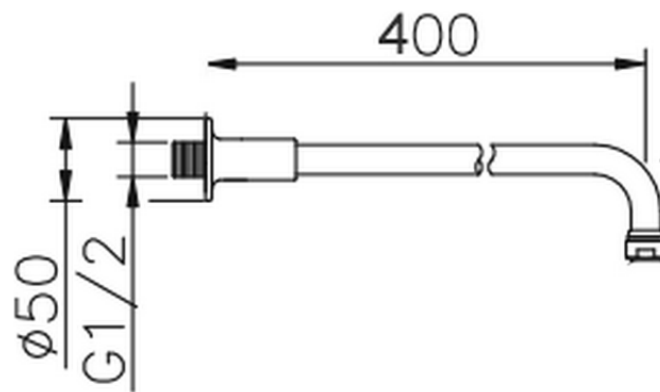

Braccio doccia VT-CS SHOWER_05.BD.02H.

05.BD.02H.

<https://huberitalia.com/braccio-doccia-vt-cs-shower-05-bd-02h>

2024-11-21