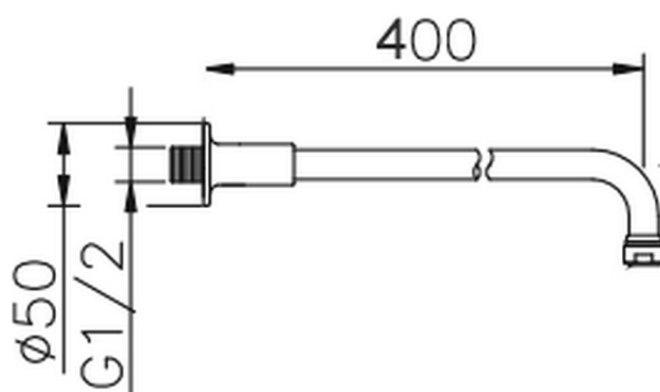

Braccio doccia VT-CS SHOWER_05.BD.02H.

05.BD.02H.

<https://huberitalia.com/braccio-doccia-vt-cs-shower-05-bd-02h>

2024-11-21