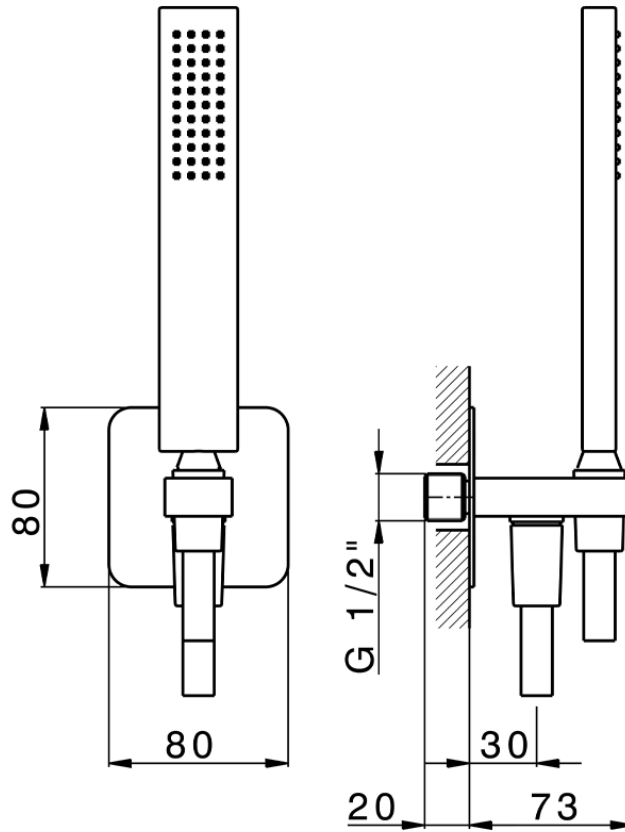

Completo doccia con presa acqua PUSH&SHOWER_SS0G5110

SS0G5110

<https://huberitalia.com/completo-doccia-con-presa-acqua-pushshower-ss0g5110>

2024-11-21