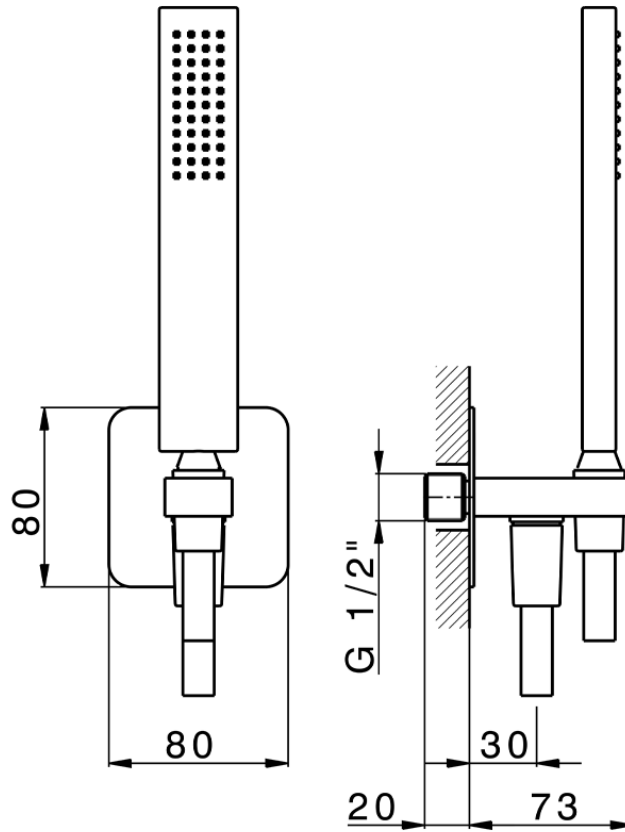

Completo doccia con presa acqua PUSH&SHOWER_SS0G5110

SS0G5110

<https://huberitalia.com/completo-doccia-con-presa-acqua-pushshower-ss0g5110>

2024-11-24