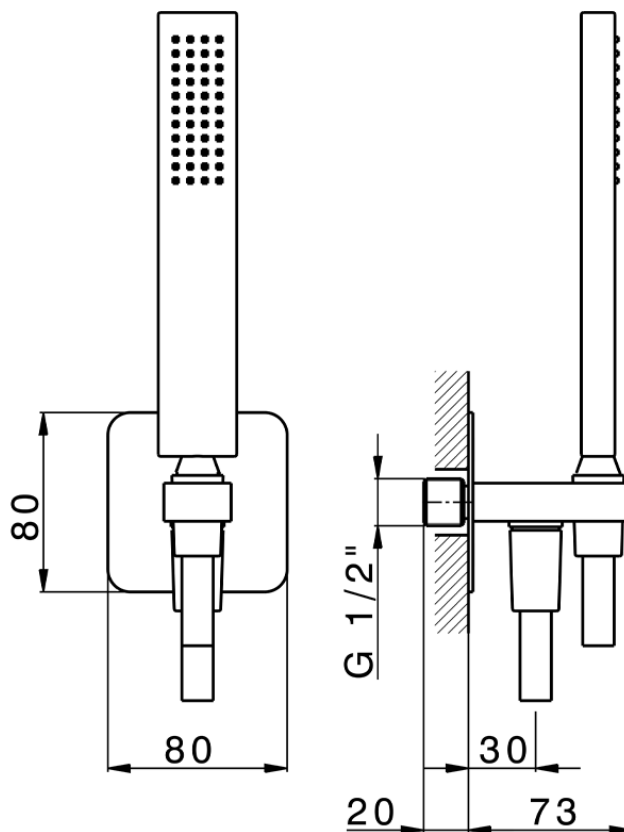

## Completo doccia con presa acqua PUSH&SHOWER\_SS0G5110

SS0G5110

<https://huberitalia.com/completo-doccia-con-presa-acqua-pushshower-ss0g5110>

2024-11-21