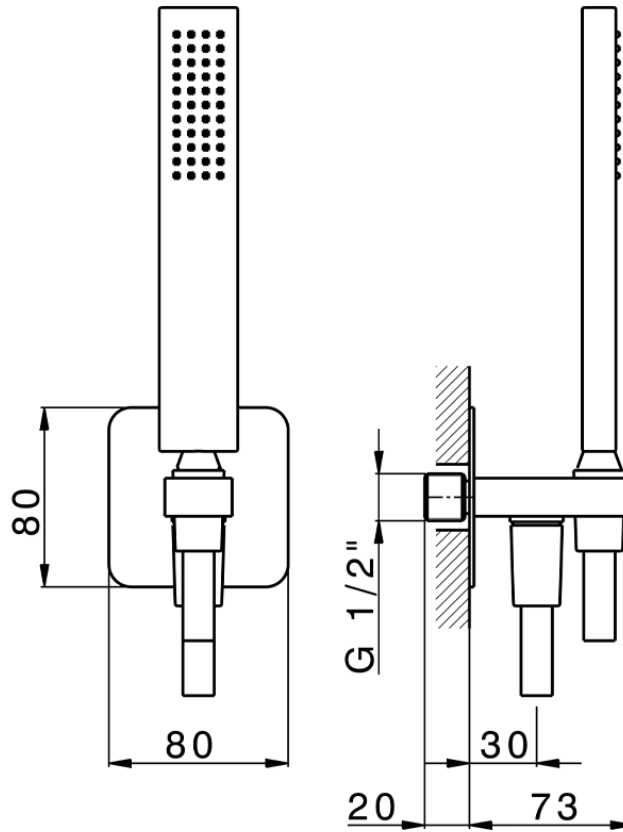

Completo doccia con presa acqua PUSH&SHOWER_SS0G5110

SS0G5110

<https://huberitalia.com/completo-doccia-con-presa-acqua-pushshower-ss0g5110>

2024-11-21