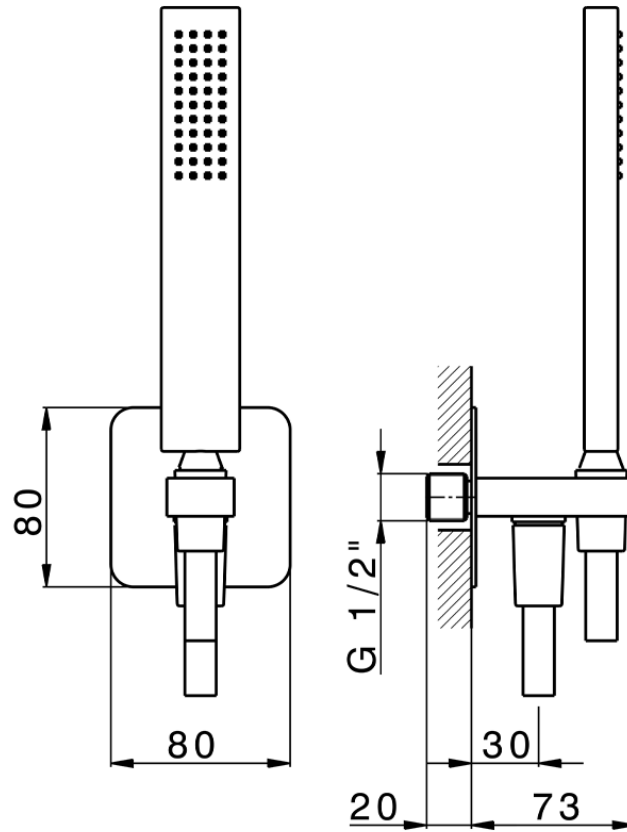

Completo doccia con presa acqua PUSH&SHOWER_SS0G5110

SS0G5110

<https://huberitalia.com/completo-doccia-con-presa-acqua-pushshower-ss0g5110>

2024-11-21