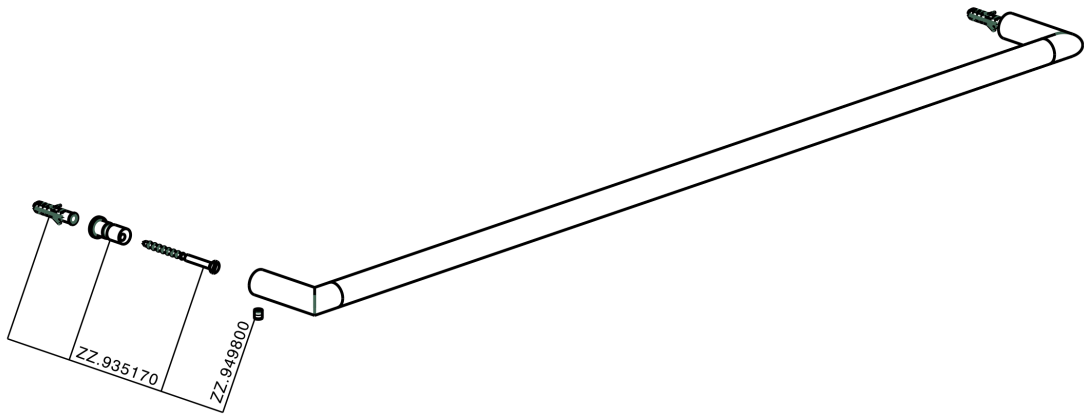

Porta salviette ACCESSORI BAGNO_SI090103

SI090103

<https://www.huberitalia.com/porta-salviette-accessori-bagno-si090103>

2025-03-14