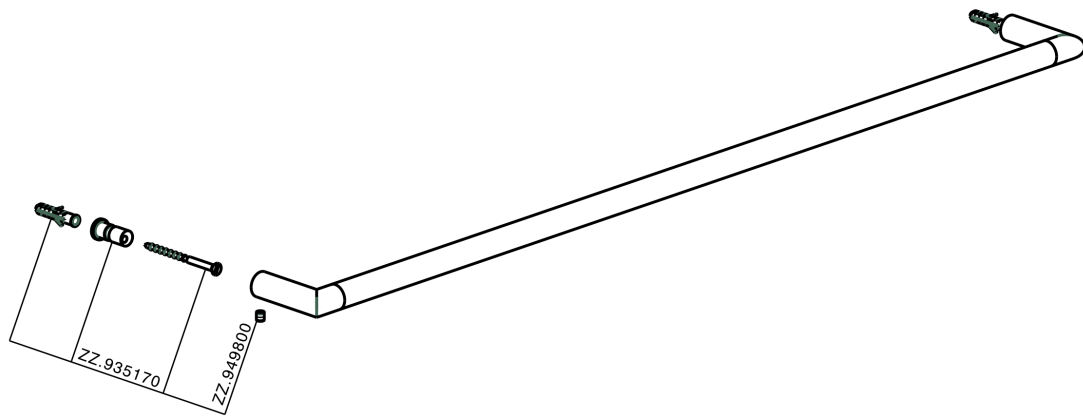

Porta salviette ACCESSORI BAGNO_SI090103

SI090103

<https://www.huberitalia.com/porta-salviette-accessori-bagno-si090103>

2025-03-14