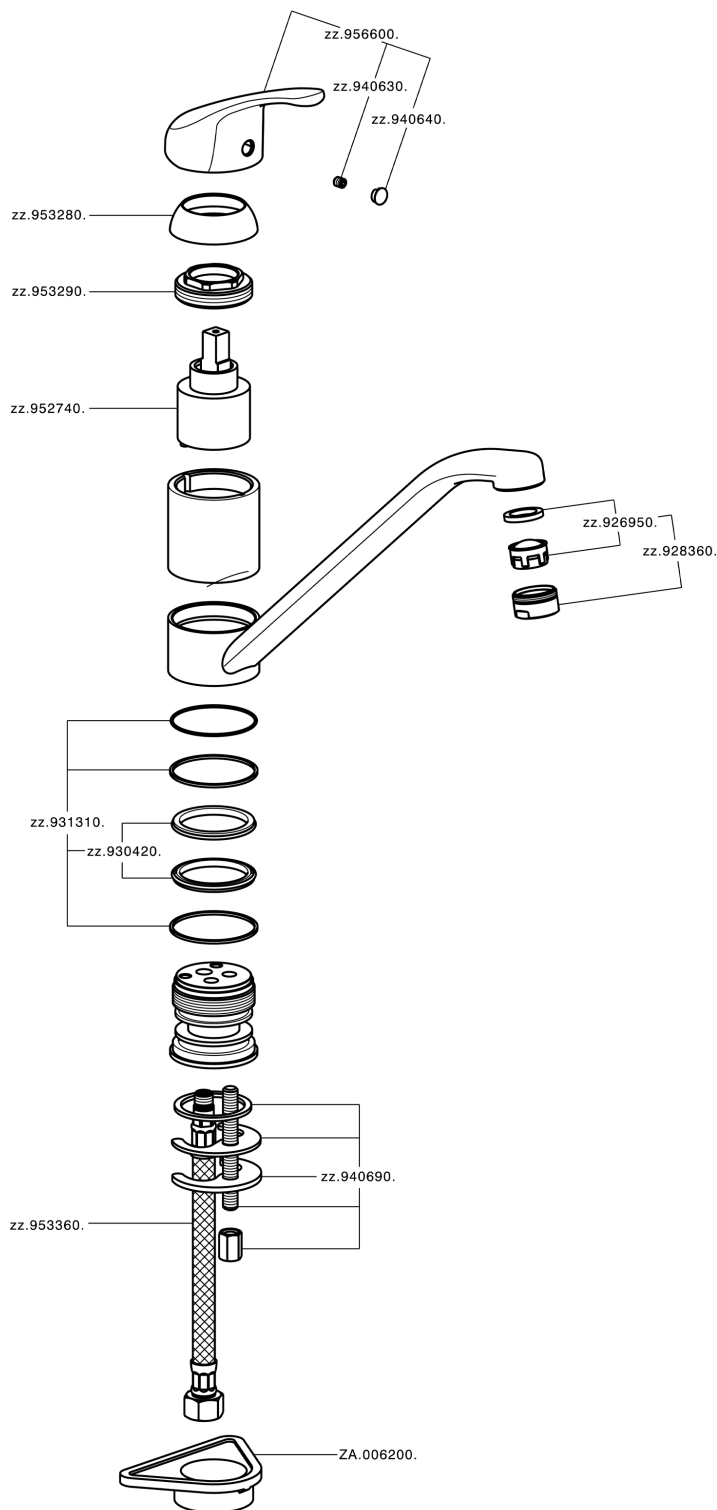

Miscelatore monocomando lavello KITCHEN_BC000580

BC000580

<https://huberitalia.com/miscelatore-monocomando-lavello-kitchen-bc000580>

2024-12-04