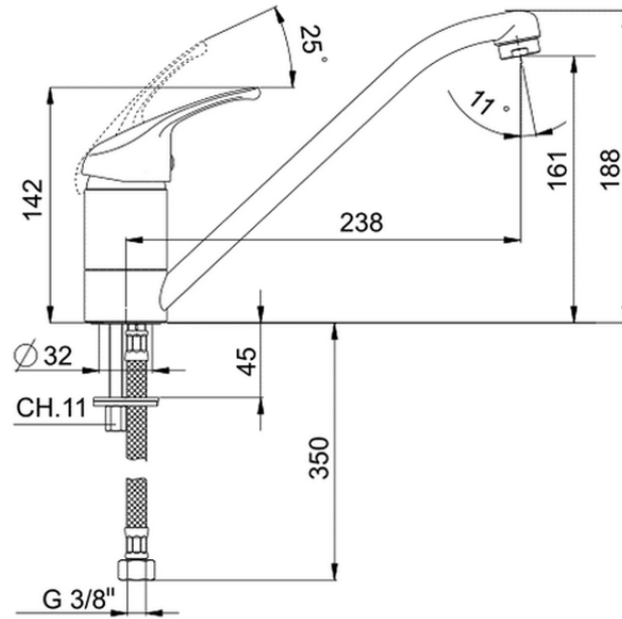

Miscelatore monocomando lavello KITCHEN_BC000580

BC000580

<https://huberitalia.com/miscelatore-monocomando-lavello-kitchen-bc000580>

2024-12-04