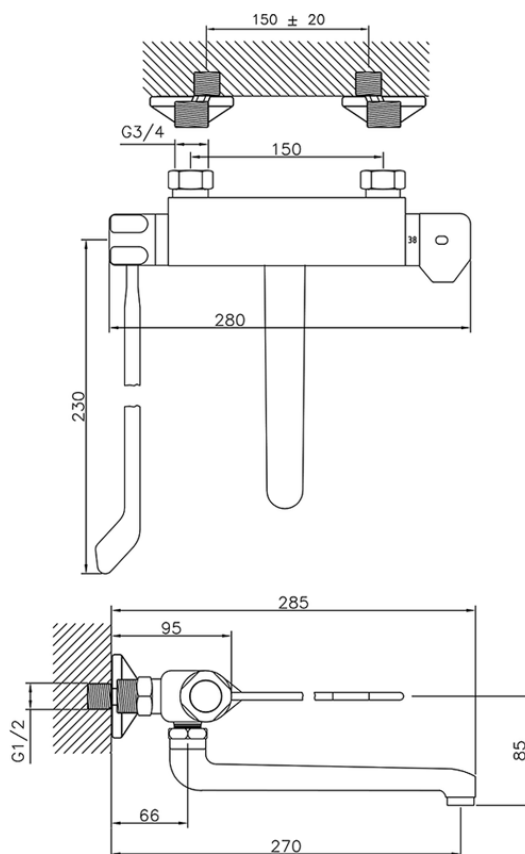

Miscelatore termostatico lavello a parete CLINIC&TECHNICAL_CLT70030

CLT70030

<https://huberitalia.com/miscelatore-termostatico-lavello-a-parete-clinicttechnical-clt70030>

2024-11-21