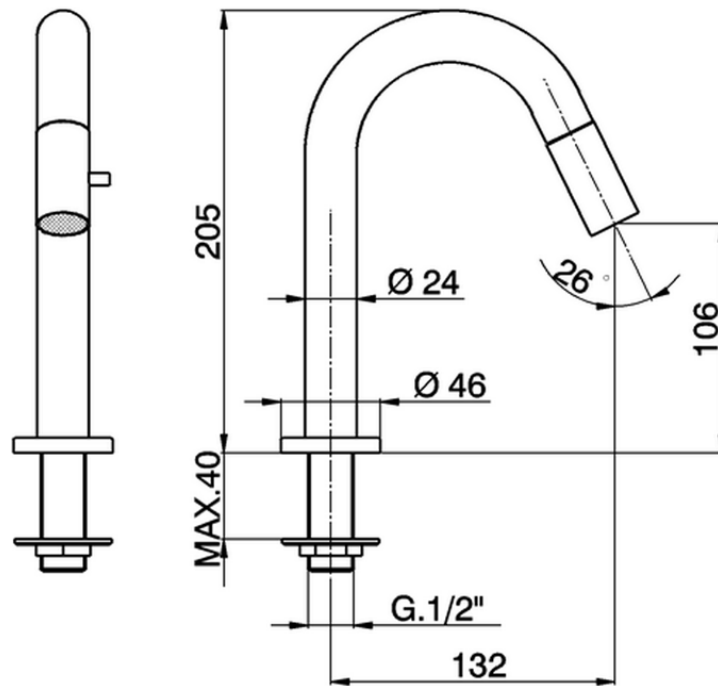

Rubinetto monoacqua TRATTO EVO\_TV000910

TV000910

<https://www.huberitalia.com/rubinetto-monoacqua-tratto-evo-tv000910>

2025-02-22