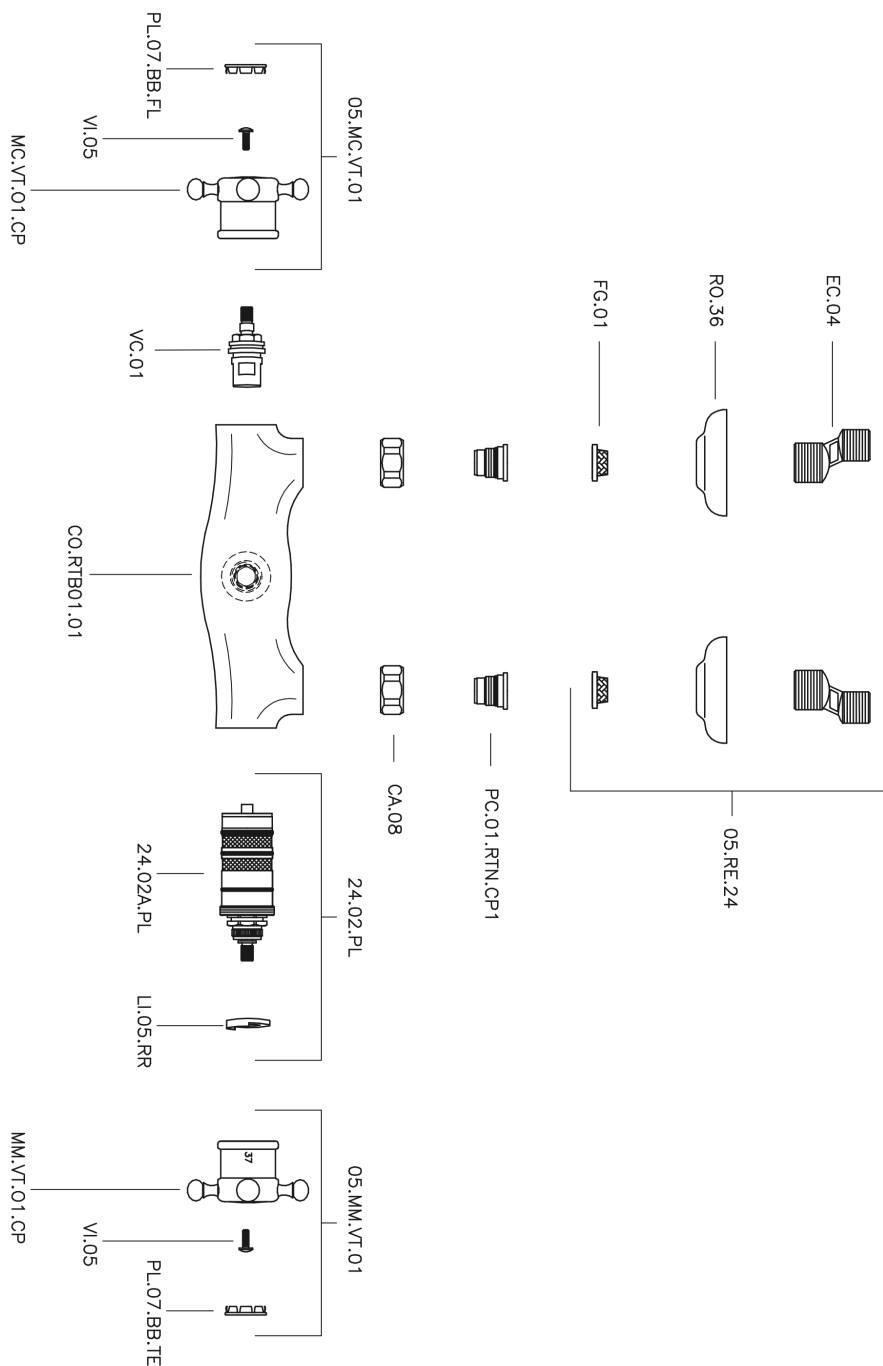

Miscelatore termostatico doccia VICTORIAN_VTT01010

VTT01010

<https://www.huberitalia.com/miscelatore-termostatico-doccia-victorian-vtt01010>

2025-02-23