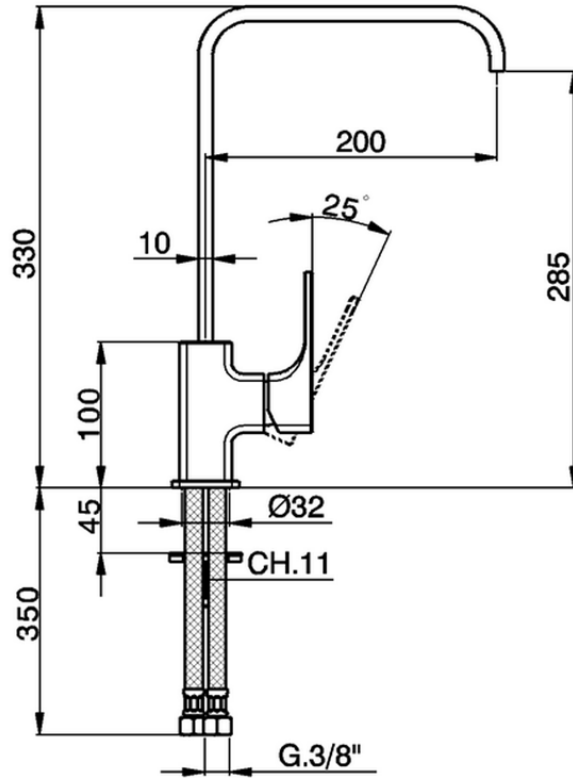

Miscelatore monocomando lavello EnergySave KITCHEN_CU102535

CU102535

<https://huberitalia.com/miscelatore-monocomando-lavello-energysave-kitchen-cu102535>

2024-11-23