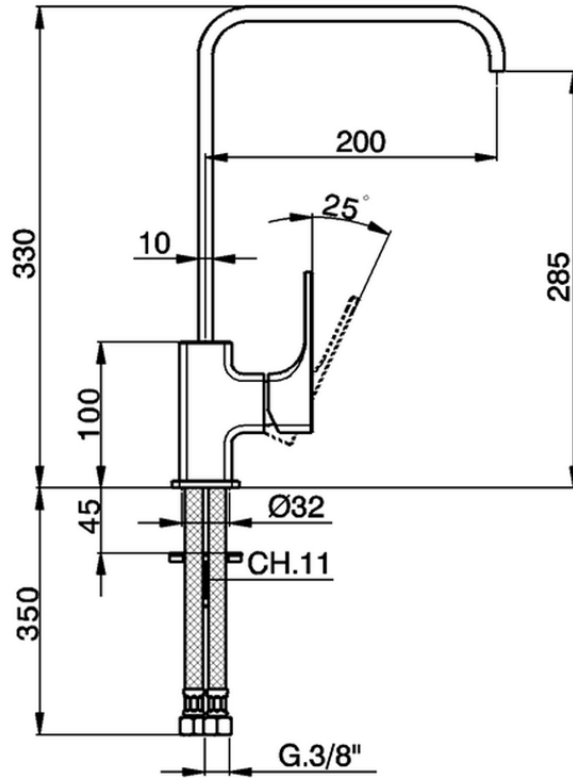

Miscelatore monocomando lavello EnergySave KITCHEN_CU102535

CU102535

<https://huberitalia.com/miscelatore-monocomando-lavello-energysave-kitchen-cu102535>

2024-11-21