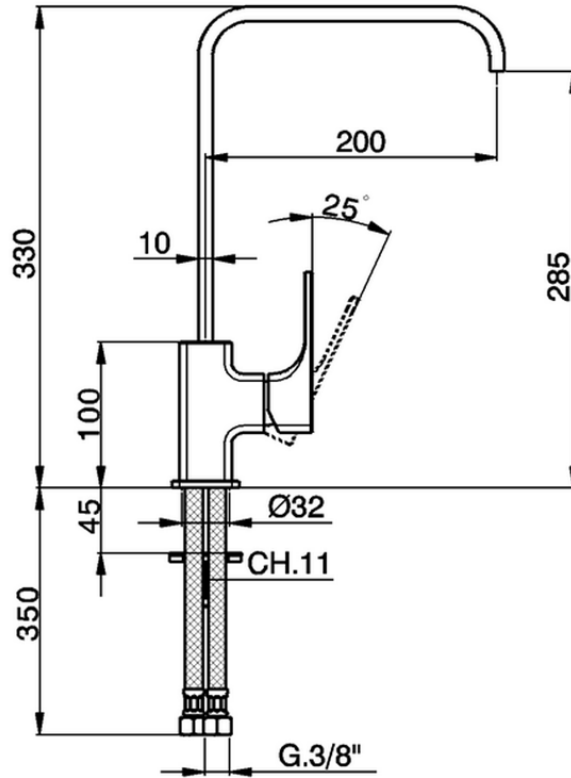

Miscelatore monocomando lavello EnergySave KITCHEN_CU102535

CU102535

<https://huberitalia.com/miscelatore-monocomando-lavello-energysave-kitchen-cu102535>

2024-11-23