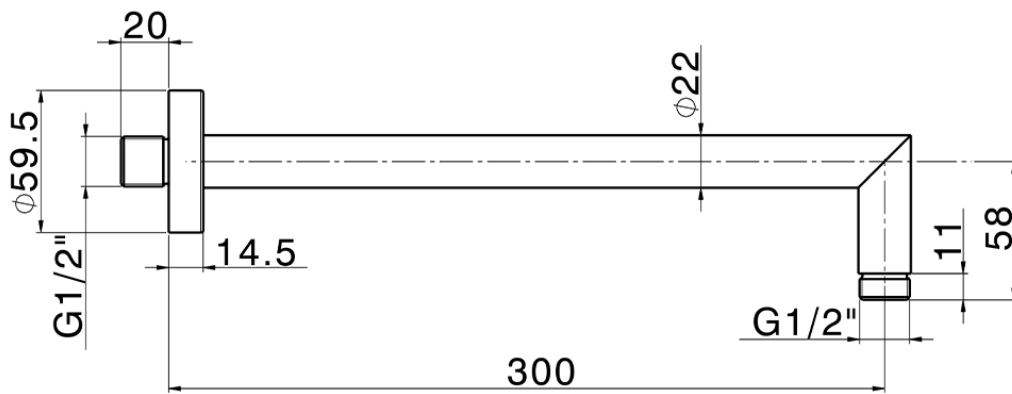

Braccio doccia SHOWER_SS013390

SS013390

<https://huberitalia.com/braccio-doccia-shower-ss013390>

2024-11-21