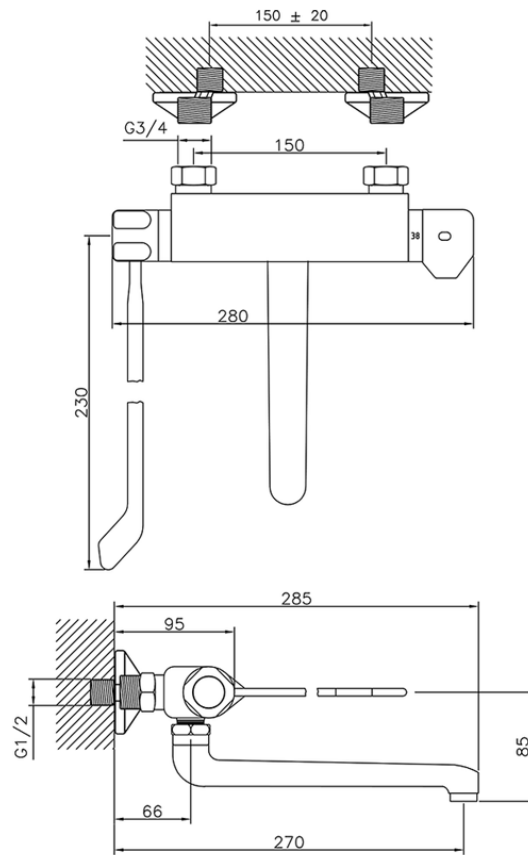

Miscelatore termostatico lavello a parete THERMO_CLT70030

CLT70030

<https://www.huberitalia.com/miscelatore-termostatico-lavello-a-parete-thermo-clt70030>

2024-12-21