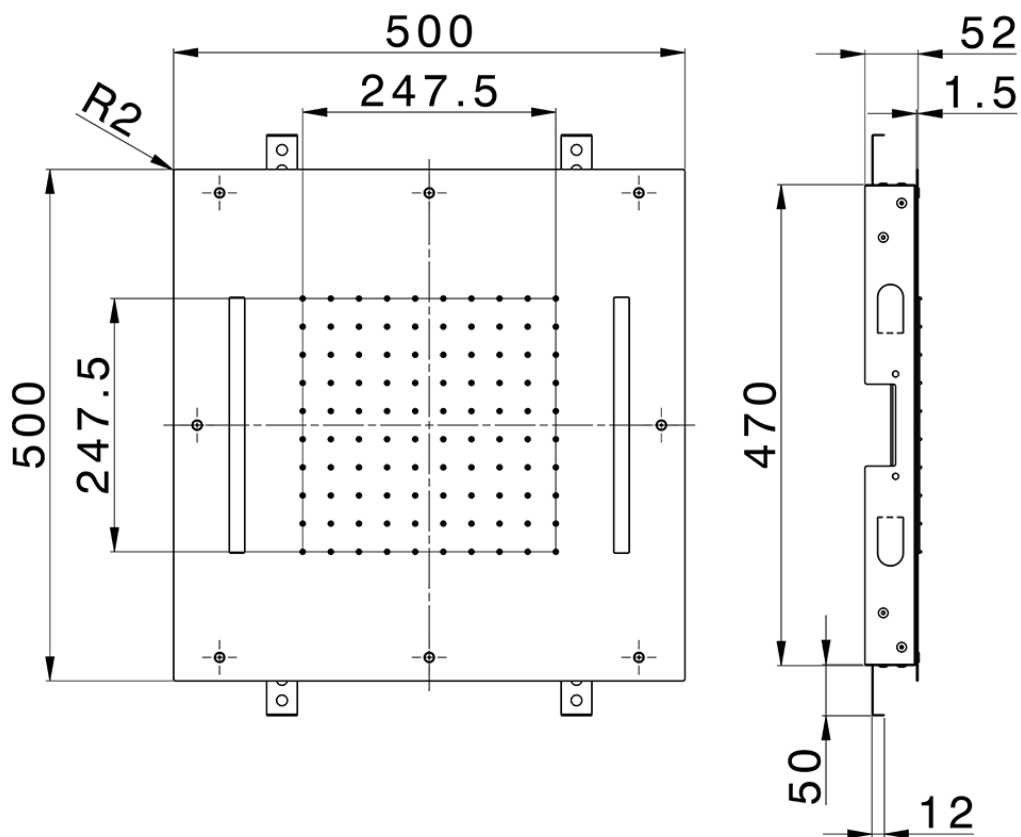

Soffione a soffitto con cromoterapia 500x500 mm ZEN_ZS1C0070

ZS1C0070

<https://huberitalia.com/soffione-a-soffitto-con-cromoterapia-500x500-mm-zen-zs1c0070>

2024-10-22