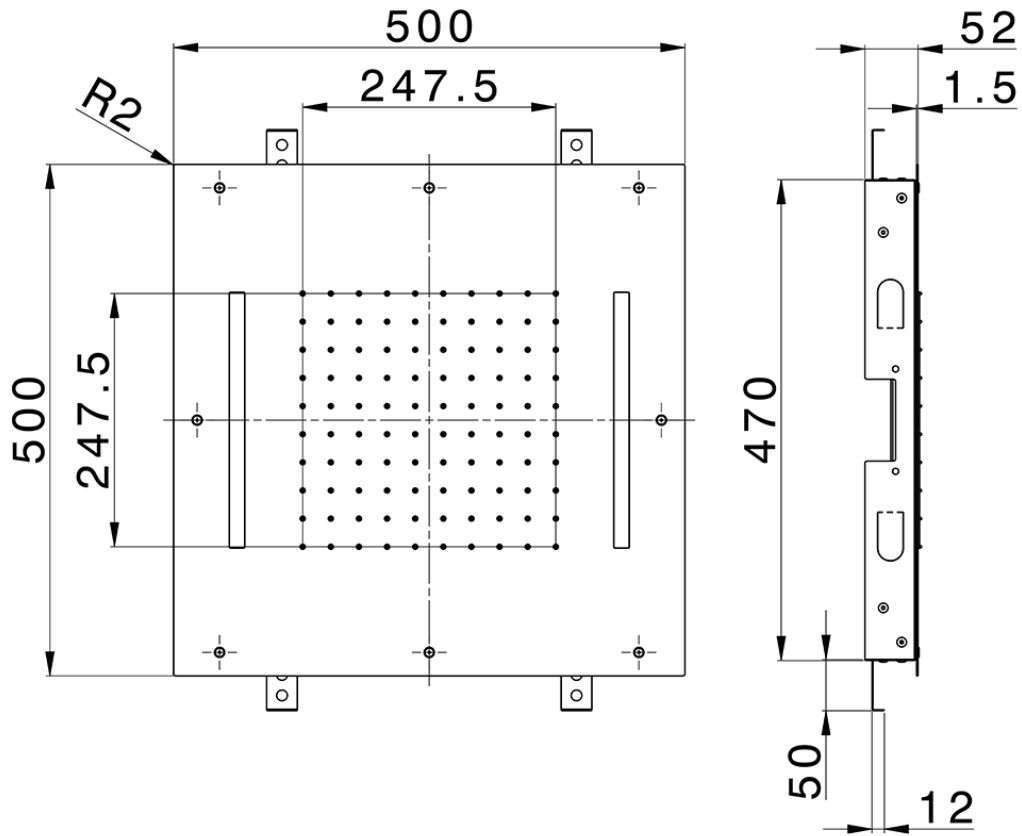

Soffione a soffitto con cromoterapia 500x500 mm ZEN_ZS1C0070

ZS1C0070

<https://huberitalia.com/soffione-a-soffitto-con-cromoterapia-500x500-mm-zen-zs1c0070>

2024-10-22