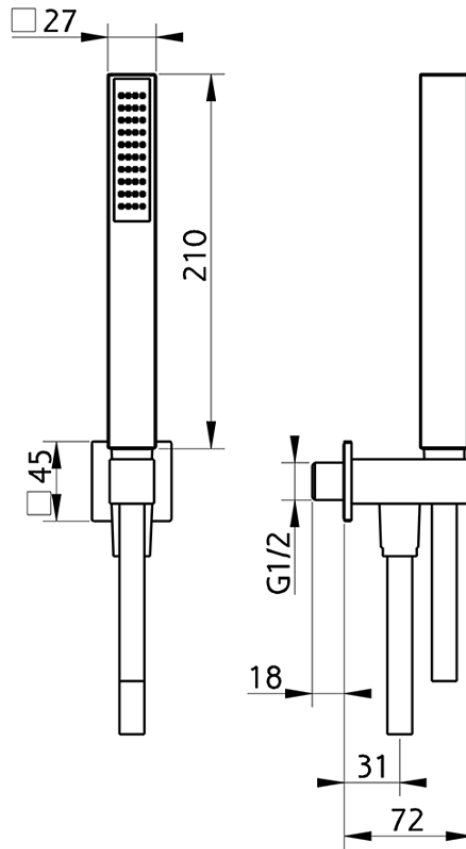

Completo doccia con presa acqua SHOWER_SS018970

SS018970

<https://huberitalia.com/completo-doccia-con-presa-acqua-shower-ss018970>

2024-11-21