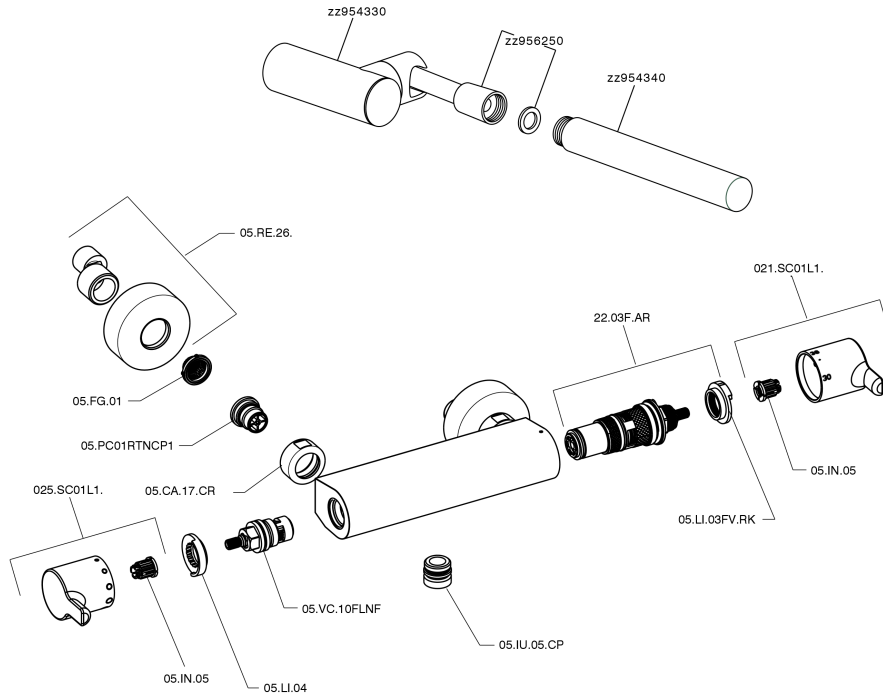

Miscelatore termostatico doccia completo H2_H2D01010

H2D01010

<https://huberitalia.com/miscelatore-termostatico-doccia-completo-h2-h2d01010>

2024-11-21