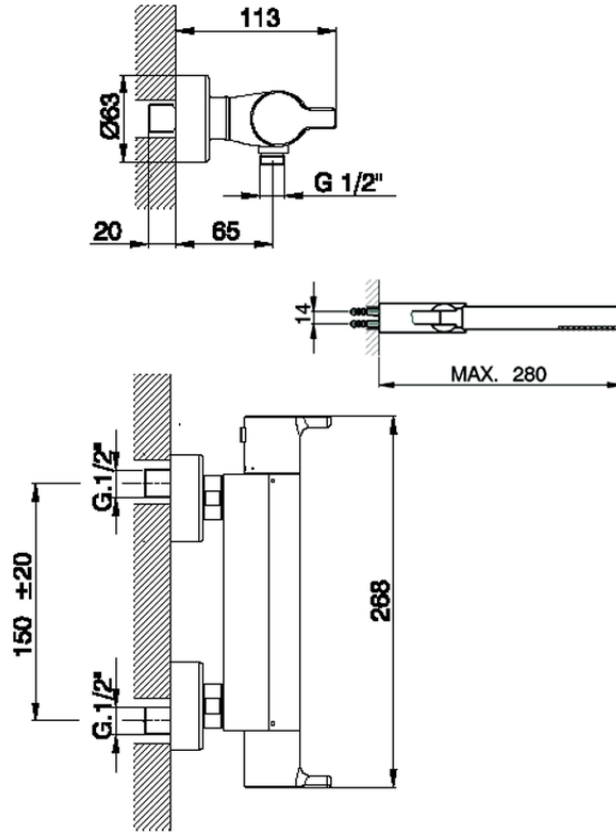

Miscelatore termostatico doccia completo H2\_H2D01010

H2D01010

<https://huberitalia.com/miscelatore-termostatico-doccia-completo-h2-h2d01010>

2024-11-21