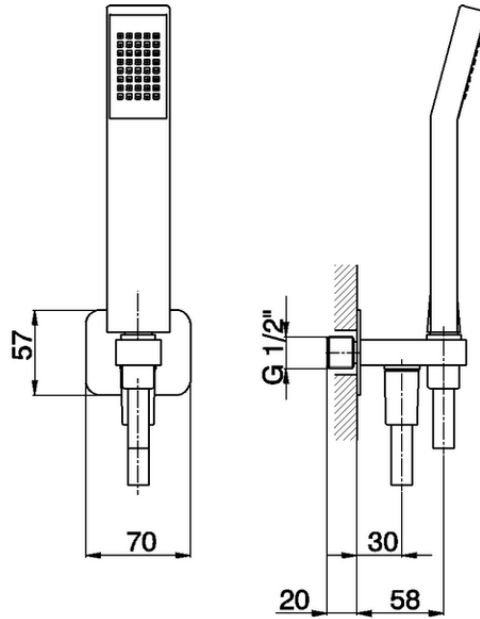

Completo doccia con presa acqua SHOWER_SS018800

SS018800

<https://huberitalia.com/completo-doccia-con-presa-acqua-shower-ss018800>

2024-11-24