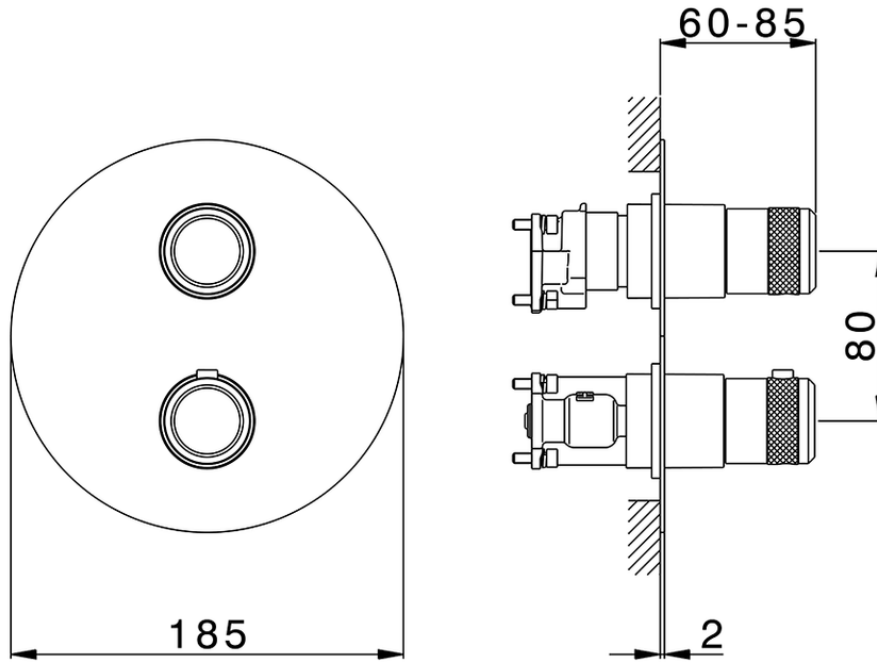

## Completo Termostatico per One-Box CHRONOS\_CR0BT030

CR0BT030

<https://huberitalia.com/completo-termostatico-per-one-box-chronos-cr0bt030>

ZB00B031

<https://huberitalia.com/one-box-universale-per-incasso-one-box-zb00b031>