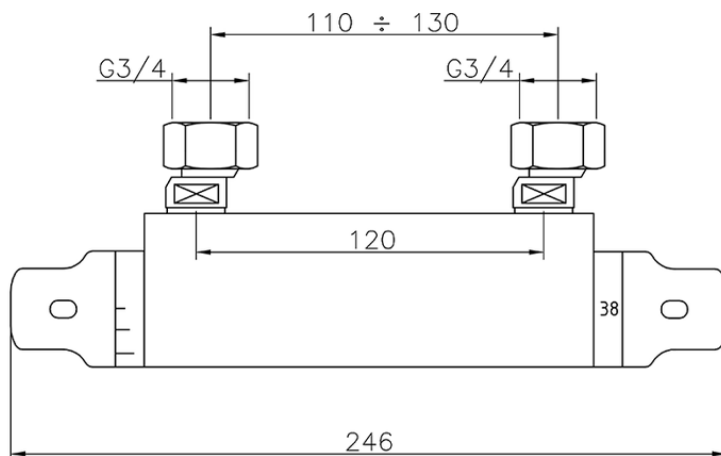

Miscelatore termostatico doccia CLINIC&TECHNICAL_100P.01H.

100P.01H.

<https://www.huberitalia.com/miscelatore-termostatico-doccia-clinicttechnical-100p-01h>

2025-02-22