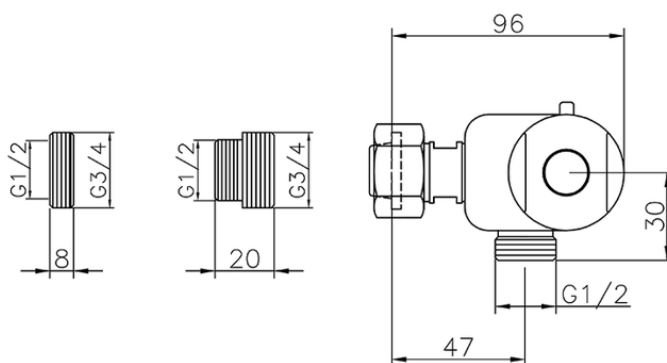

Miscelatore termostatico doccia CLINIC&TECHNICAL_100P.01H.

100P.01H.

<https://www.huberitalia.com/miscelatore-termostatico-doccia-clinicttechnical-100p-01h>

2025-02-22